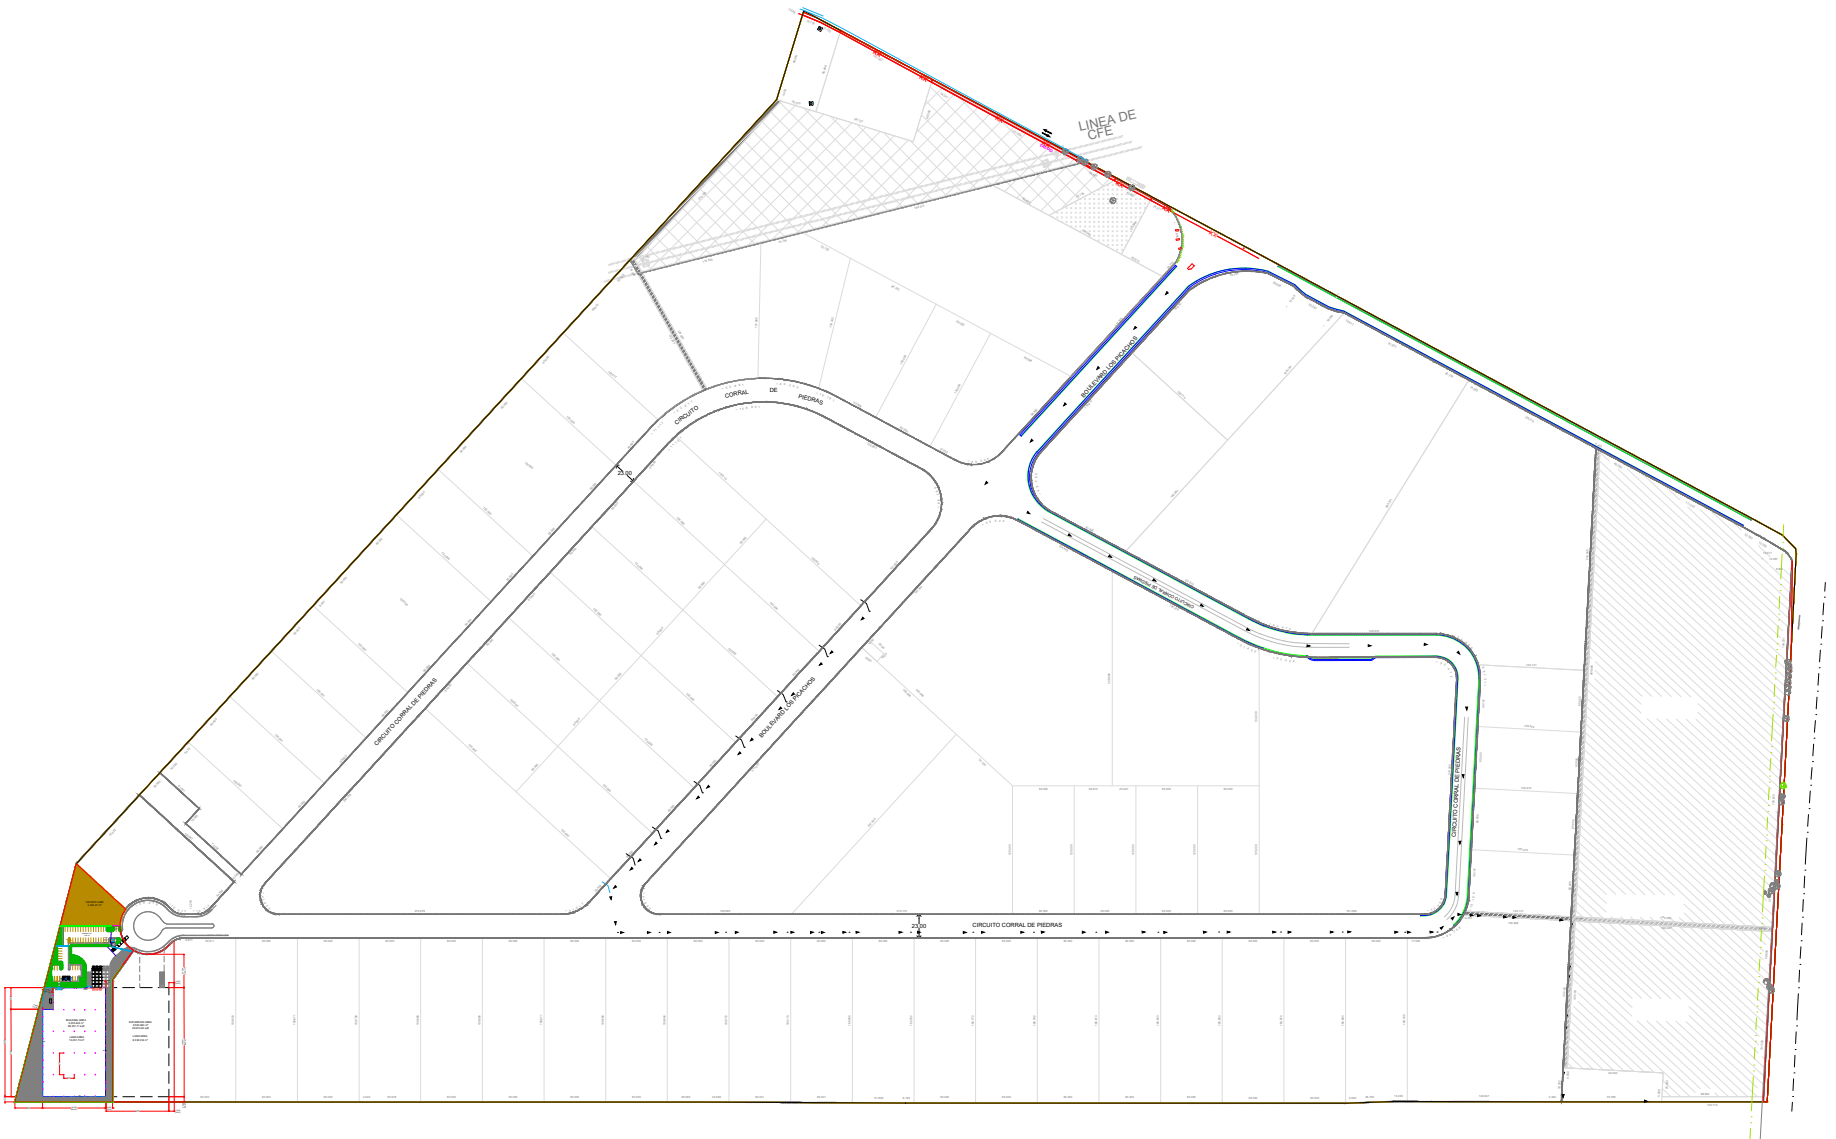

PARK LAYOUT INFORMATION

POLIGONO INDUSTRIAL SAN MIGUEL DE ALLENDE